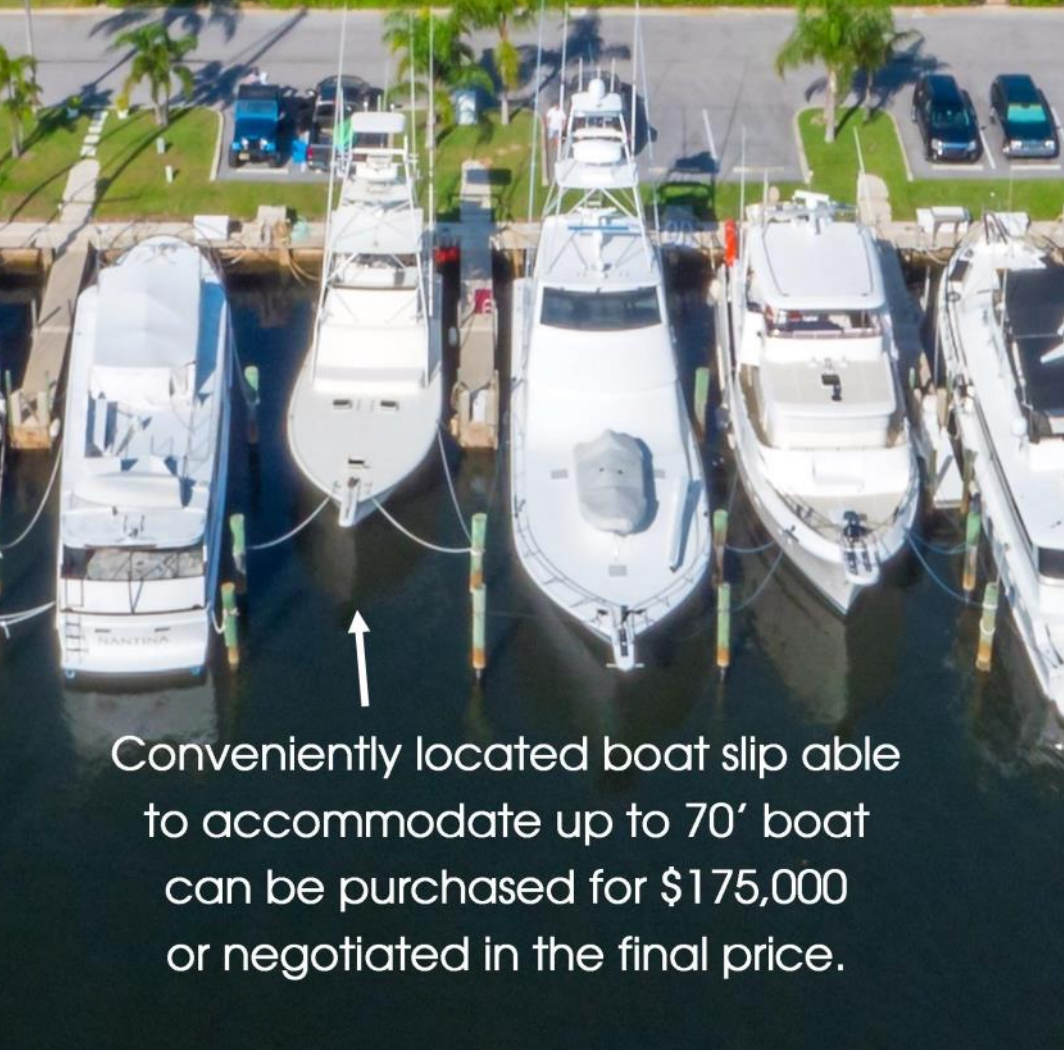

Conveniently located boat slip able to accommodate up to 70' boat can be purchased for \$175,000 or negotiated in the final price.